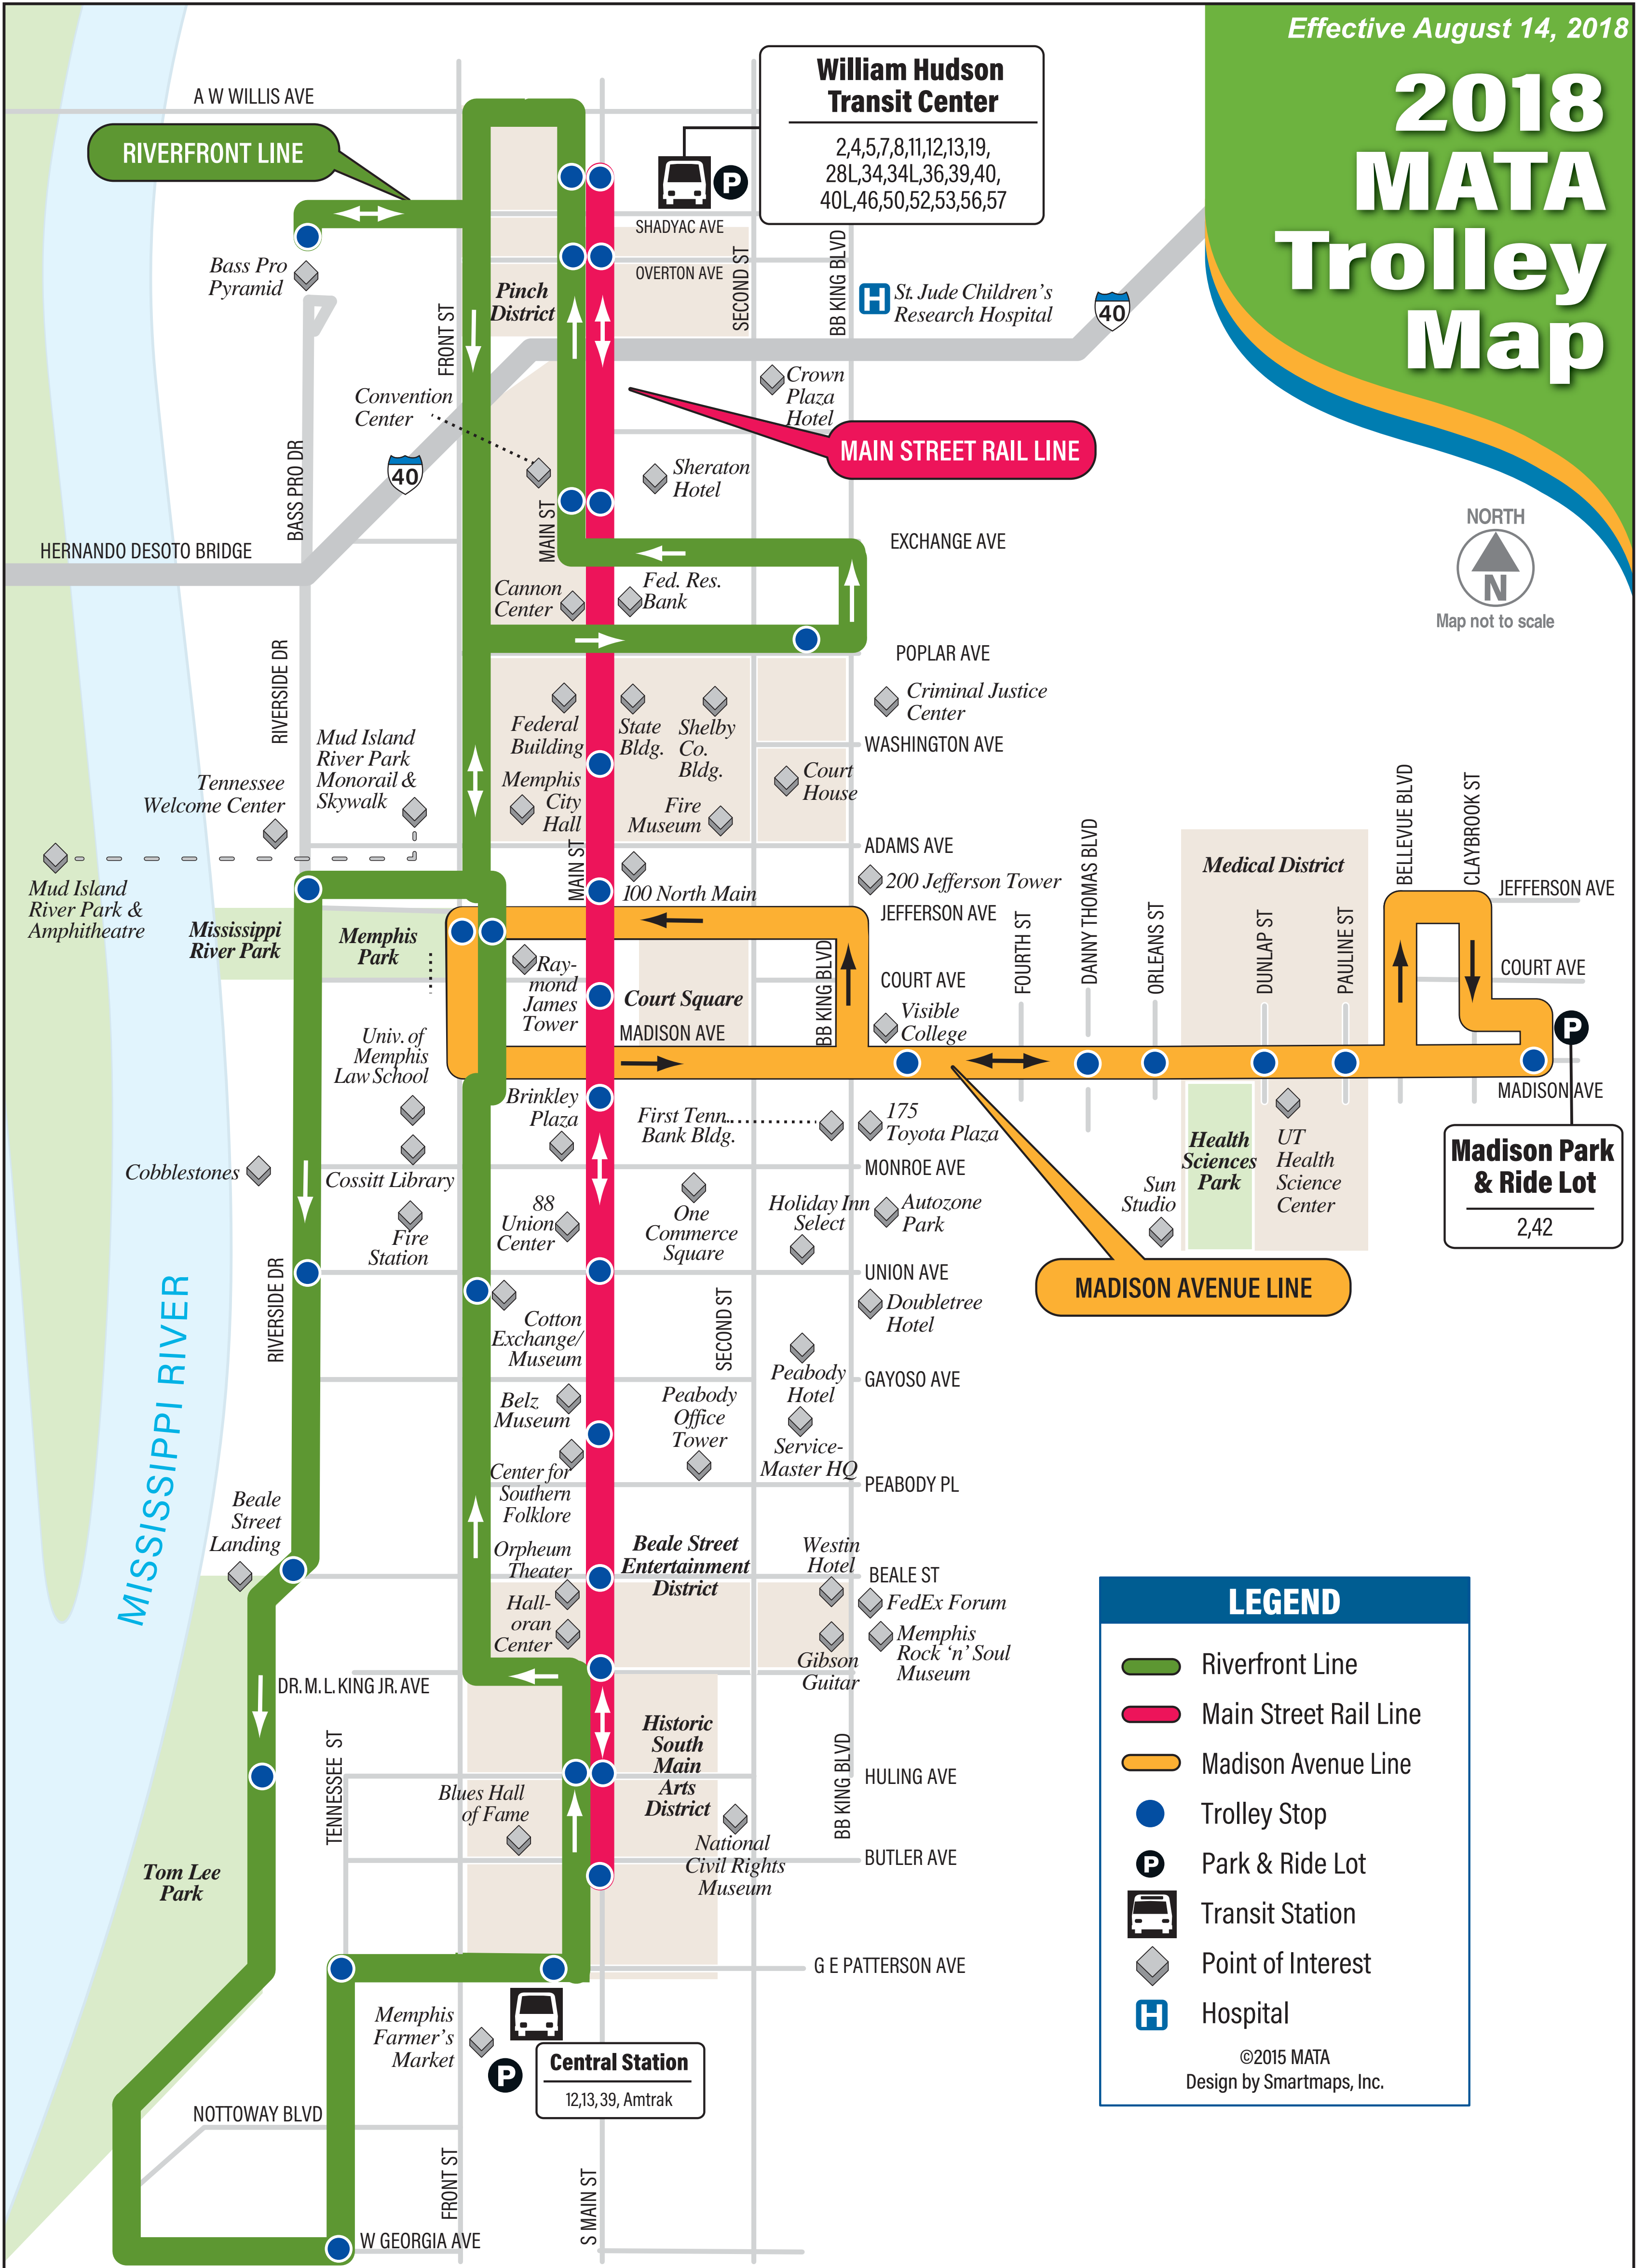

2018 MATA Trolley Map

William Hudson Transit Center
 2,4,5,7,8,11,12,13,19, 28L,34,34L,36,39,40, 40L,46,50,52,53,56,57

Madison Park & Ride Lot
 2,42

Central Station
 12,13,39, Amtrak

LEGEND

- █ Riverfront Line
- █ Main Street Rail Line
- █ Madison Avenue Line
- Trolley Stop
- P Park & Ride Lot
- T Transit Station
- ◇ Point of Interest
- H Hospital

©2015 MATA
 Design by Smartmaps, Inc.

MAIN STREET RAIL LINE

Every 20 Minutes, 7 Days a Week

MONDAY-FRIDAY
 6:45 AM – 12:15 AM

SATURDAY
 8:00 AM – 12:10 AM

SUNDAY
 10:00 AM – 6:10 PM

MADISON AVENUE LINE

About every 30 minutes

MONDAY - FRIDAY
 6:45 AM – 6:00 PM

SATURDAY
 8:15AM – 6:30 PM

SUNDAY
NO SERVICE

RIVERFRONT LINE

About every 40 minutes

MONDAY - FRIDAY
 9:00 AM – 9:00 PM

SATURDAY
 8:30AM – 11:30 PM

SUNDAY
 10:30AM – 6:00 PM